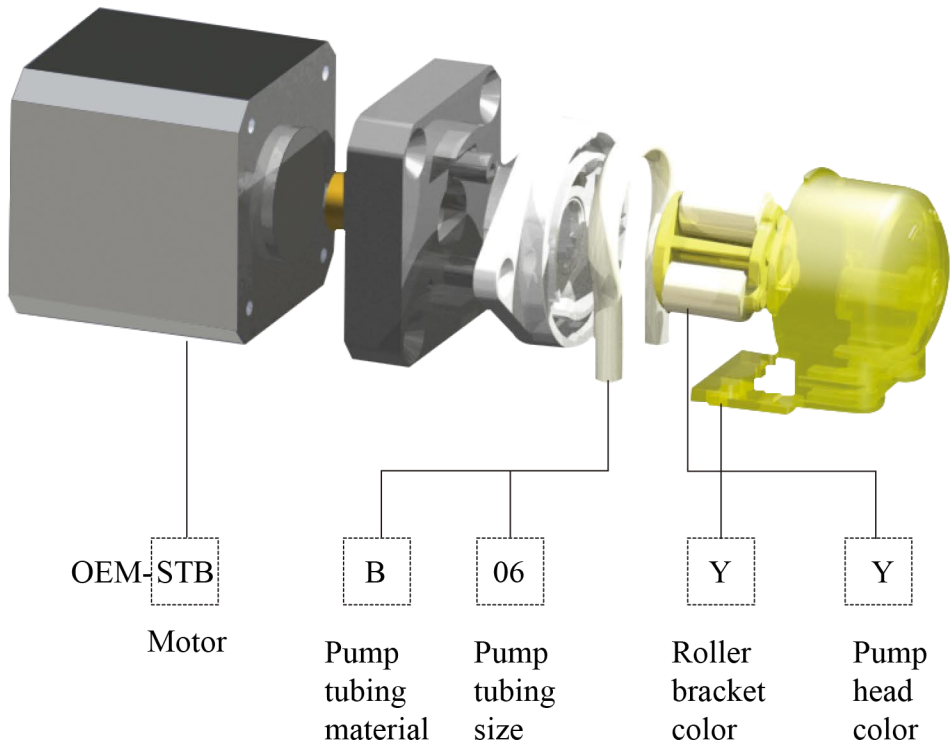

Model No. : MicroPump

Product Features:

Beautiful appearance, compact size, variety colors to choose, OEM ideal choice, can be driven by stepper motor, DC motor etc.

Product Features:

Biochemical analyzer, support medical equipment
Plant protection drone

Flow Data

Flow model selection					
Tubing No.		B04	B06	B10	B22
Tubing ID.(wall thickness 1mm)		1.0*1.1	2.0*1.0	3.0*1.0	4.0*1.0
Tubing material		PhaMed BPT	PhaMed BPT	PhaMed BPT	PhaMed BPT
Flow rate (mL/min)	35 Stepper motor(350rpm)STB	14.88	50.05	110.27	--
	42 Stepper motor(350rpm)STA	14.88	50.05	110.27	149.23

AC motor breakdown drawing

Dimension Drawing (Unit:mm)